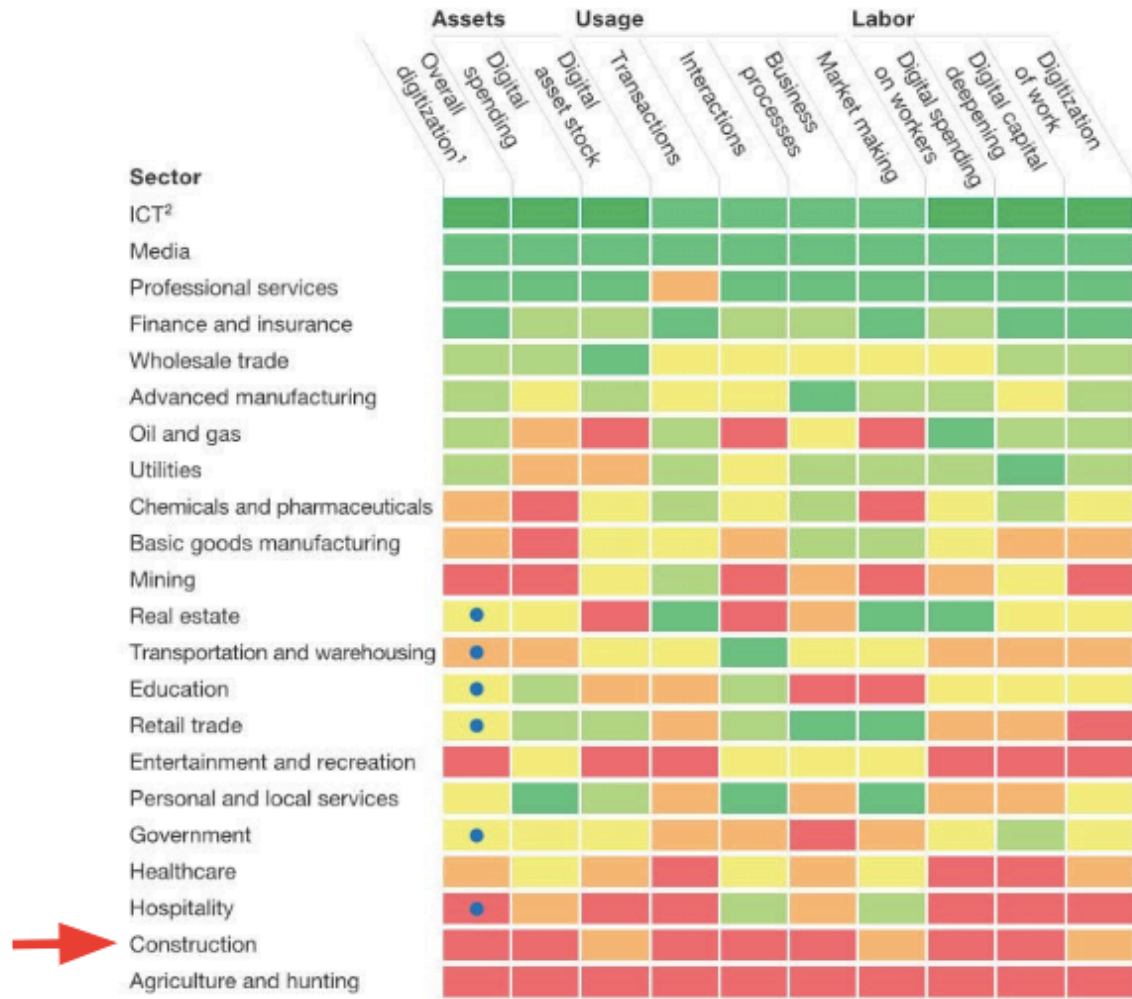

  
**KWMC**

**KNOWLE WEST MEDIA CENTRE**

**“We mix art, technology, and community to co-create new ideas for living better together.”**

**European  
Network of  
Living Labs**

**SMART**  
**21** INTELLIGENT  
COMMUNITY  
FORUM

# The construction industry is among the least digitized.

McKinsey Global Institute industry digitization index; 2015 or latest available data

Relatively low digitization  Relatively high digitization  
 ● Digital leaders within relatively undigitized sectors

<sup>1</sup>Based on a set of metrics to assess digitization of assets (8 metrics), usage (11 metrics), and labor (8 metrics).

<sup>2</sup>Information and communications technology.

Source: AppBrain; Bluewolf; Computer Economics; eMarketer; Gartner; IDC Research; LiveChat; US Bureau of Economic Analysis; US Bureau of Labor Statistics; US Census Bureau; McKinsey Global Institute analysis